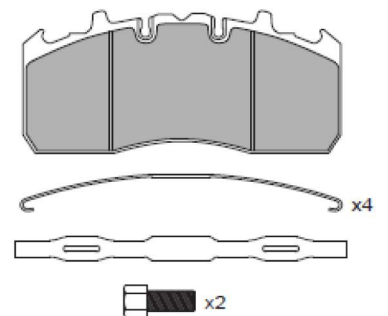

Brethren No : L342146

OEM No.	WVA	Vehicle
68326055	29211	SAF R.O.R. VOLVO MERITOR
Dimension:216 x 110 x 30		Weight: 10,90 For Caliper: MERITOR ELSA EX225