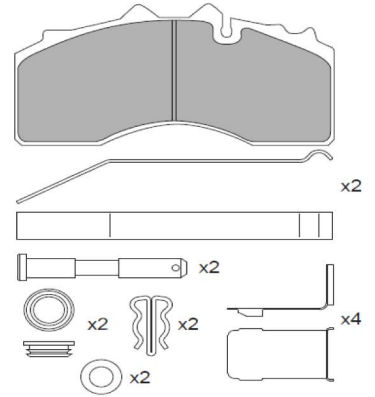

Brethren No : L342144

OEM No.	WVA	Vehicle
0980107570 0509290130 0900061791	29228 29317	BPW
Dimension: 210,15 x 101,8 x 30	Weight: 9,30	For Caliper: BPW D 115-2