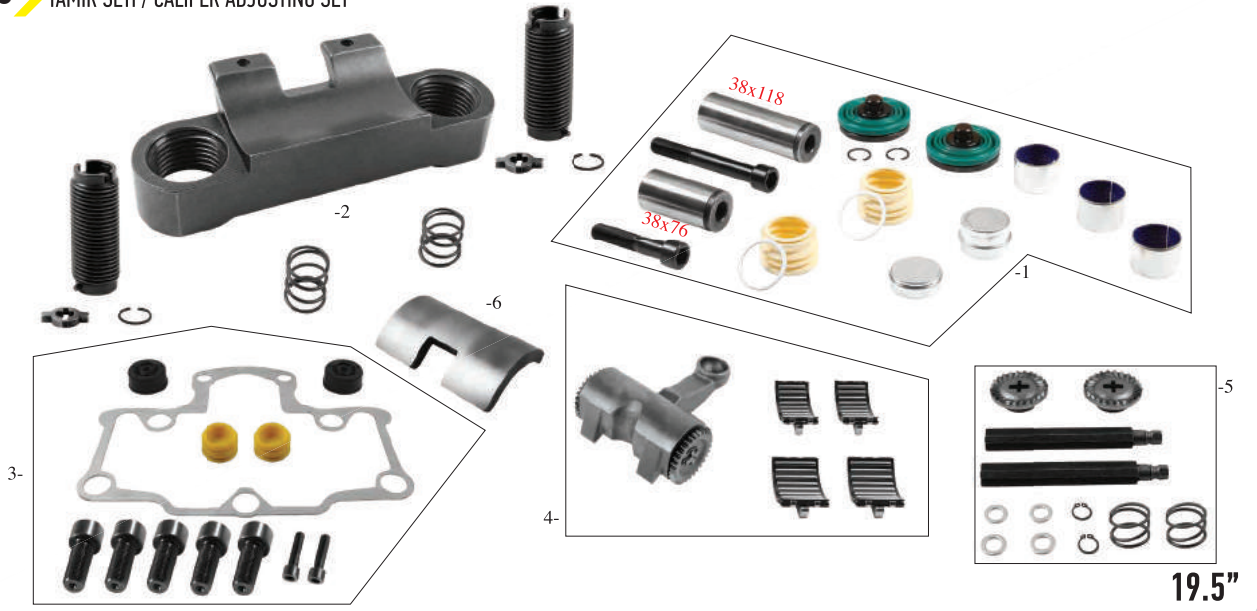

201K110 TAMİR SETİ / CALIPER ADJUSTING SET

PARÇA NO PART NUMBER	STOK KODU STOCK CODE	PARÇA ADI PART NAME	ÖLÇÜ DIMENSION	ADET PIECE
1	252K112	TOZ LASTİK VE PERNO TAKIMI / CALIPER PIN & DUST RUBBER SET		1
2	207K102	MASURA BİLYA YATAĞI VE CİVATA TAKIMI / SHAFT HOUSING & BOLT SET		1
3	256K103	KAPAK CONTA VE KEÇE TAKIMI / CALIPER HEAD GASKET AND SEAL SET		1
4	207K103	MASURA BİLYA YATAĞI SETİ VE BİLYA TAKIMI / LEVER AND ROLLER BEARING SET		1
5	255K102	MASURA BİLYA YATAĞI CİRCİR TAKIMI/ LEVER BEARING ADJUSTING SET		1
6	207K107	MASURA BİLYA YATAĞI / ROLLER BEARING HOUSING		1