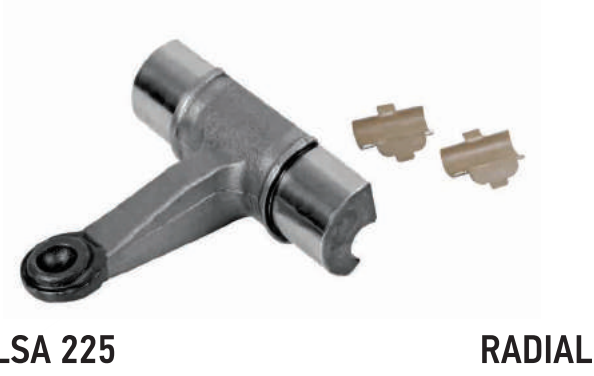

307K114 > MASURA BİLYA YATAK TAKIMI / LEVER

307K104 > KALİPER BİLYA YATAK TAKIMI
CALIPER BEARING LEVER SET