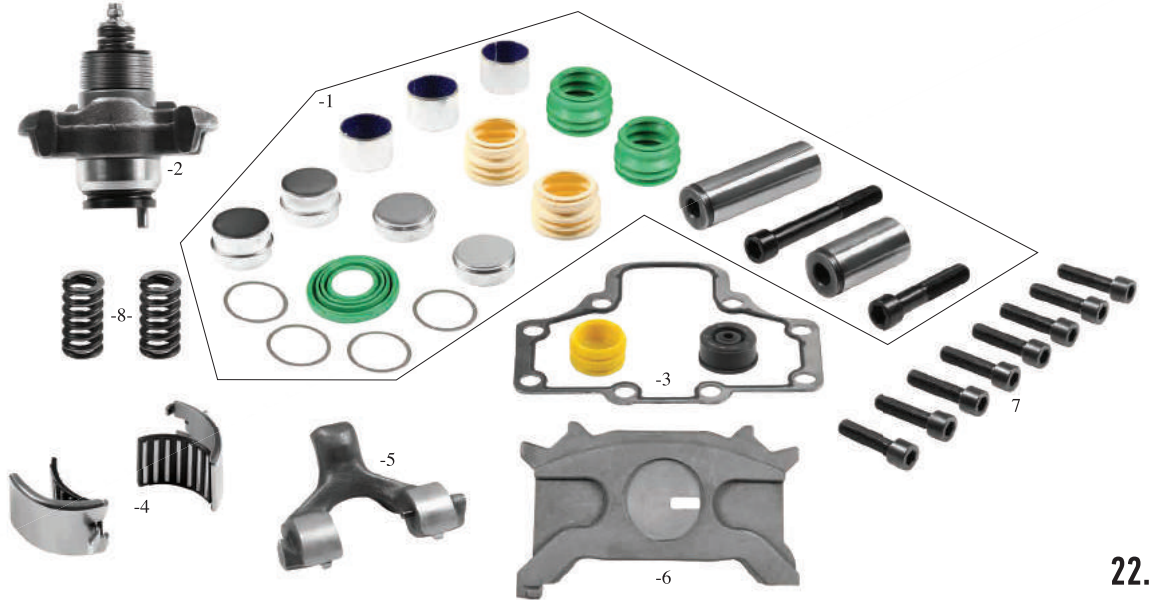

201K506 TAMİR SETİ PİMLİ -L / CALIPER ADJUSTING SET (W/PIN) LONG -L 115 MM.

22.5"

PARÇA NO PART NUMBER	STOK KODU STOCK CODE	PARÇA ADI PART NAME	ÖLÇÜ DIMENSION	ADET PIECE
1	252K106	TOZ LASTİK VE PERNO TAKIMI / CALIPER PIN & DUST RUBBER SET		1
2	201K105	TAMİR SETİ PİMLİ / CALIPER ADJUSTING SET (W/PIN) LONG	115 MM.	1
3	256K108	KAPAK CONTA VE KEÇE TAKIMI / CALIPER HEAD GASKET AND SEAL SET		1
4	208K101	MASURA BİLYA / ROLLER BEARING		1
5	207K101	MASURA BİLYA YATAĞI / LEVER		1
6	205K503	BALATA PLEYTİ YARIKLI -L / CALIPER BRAKE LINING PLATE (W/GROOVE) -L		1
7	261K108	KAPAK CİVATASI / COVER BOLT	40 MM./10x1	8
8	272K103	BASKI YAYI / SHAFT HOUSING		2