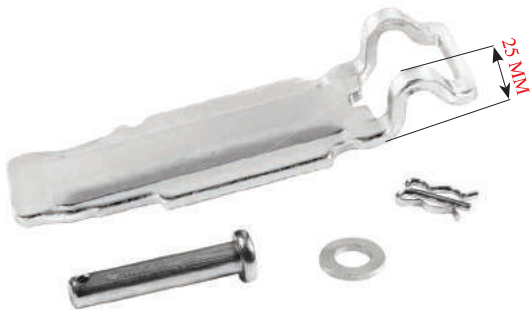

111K101 > İPAT TUTUCU TAMİR TK.(GENİŞ AÇILI)
BRAKE PAD RETAINER KIT

DAR AÇILI