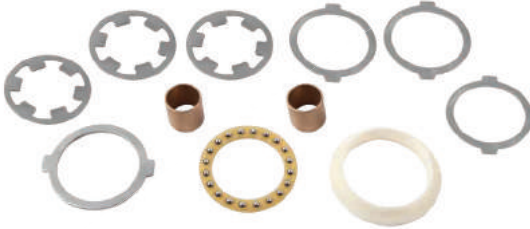

302K103 > KALİPER MEKANİZMASI TAMİR TAKIMI
MECHANISM REPAIR KIT