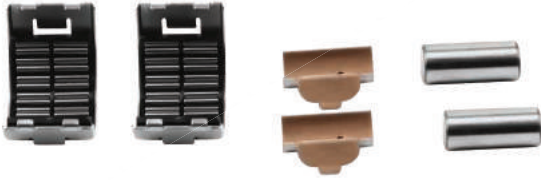

308K104 > MASURA BİLYA TAKIMI / ROLLER BEARING SET