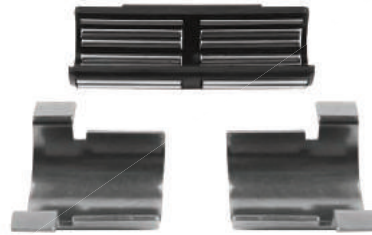

GEN 1

408K105 > MASURA BİLYA TAKIMI / ROLLER BEARING SET