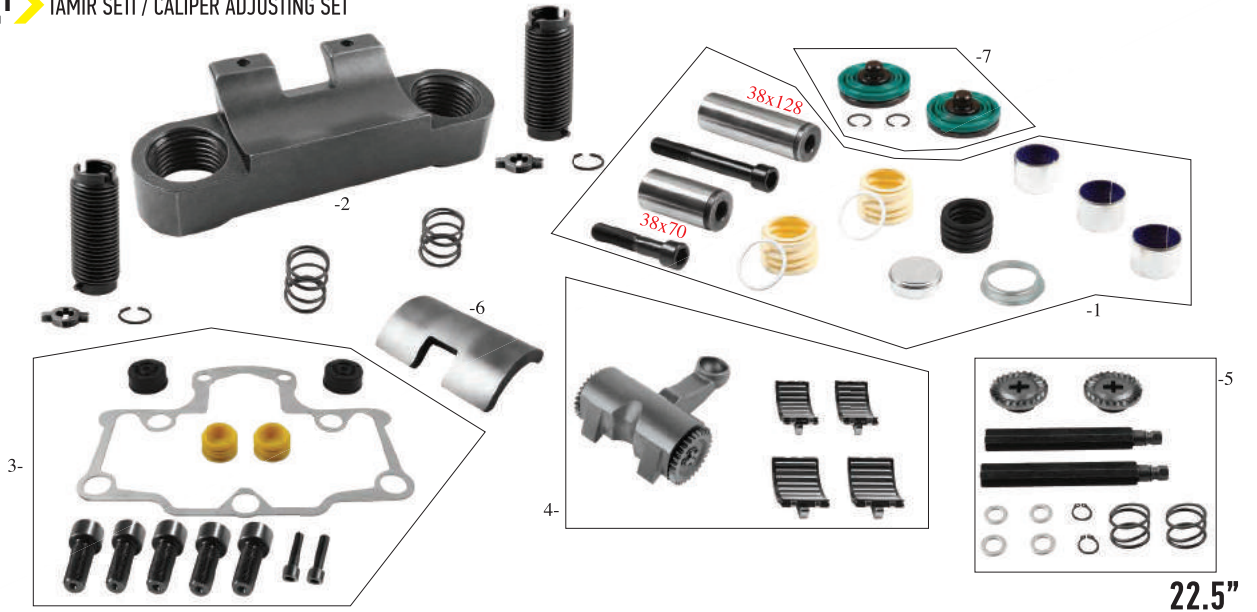

201K111 TAMİR SETİ / CALIPER ADJUSTING SET

PARÇA NO PART NUMBER	STOK KODU STOCK CODE	PARÇA ADI PART NAME	ÖLÇÜ DIMENSION	ADET PIECE
1	252K116	TOZ LASTİK VE PERNO TAKIMI / CALIPER PIN & DUST RUBBER SET		1
2	207K102	MASURA BİLYA YATAĞI VE CİVATA TAKIMI / SHAFT HOUSING & BOLT SET		1
3	256K103	KAPAK CONTA VE KEÇE TAKIMI / CALIPER HEAD GASKET AND SEAL SET		1
4	207K103	MASURA BİLYA YATAĞI SETİ VE BİLYA TAKIMI / LEVER AND ROLLER BEARING SET		1
5	255K102	MASURA BİLYA YATAĞI CİRCİR TAKIMI/ LEVER BEARING ADJUSTING SET		1
6	207K107	MASURA BİLYA YATAĞI / ROLLER BEARING HOUSING		1
7	250K104	TOZ LASTİK TAKIMI / DUST RUBBER SET		1