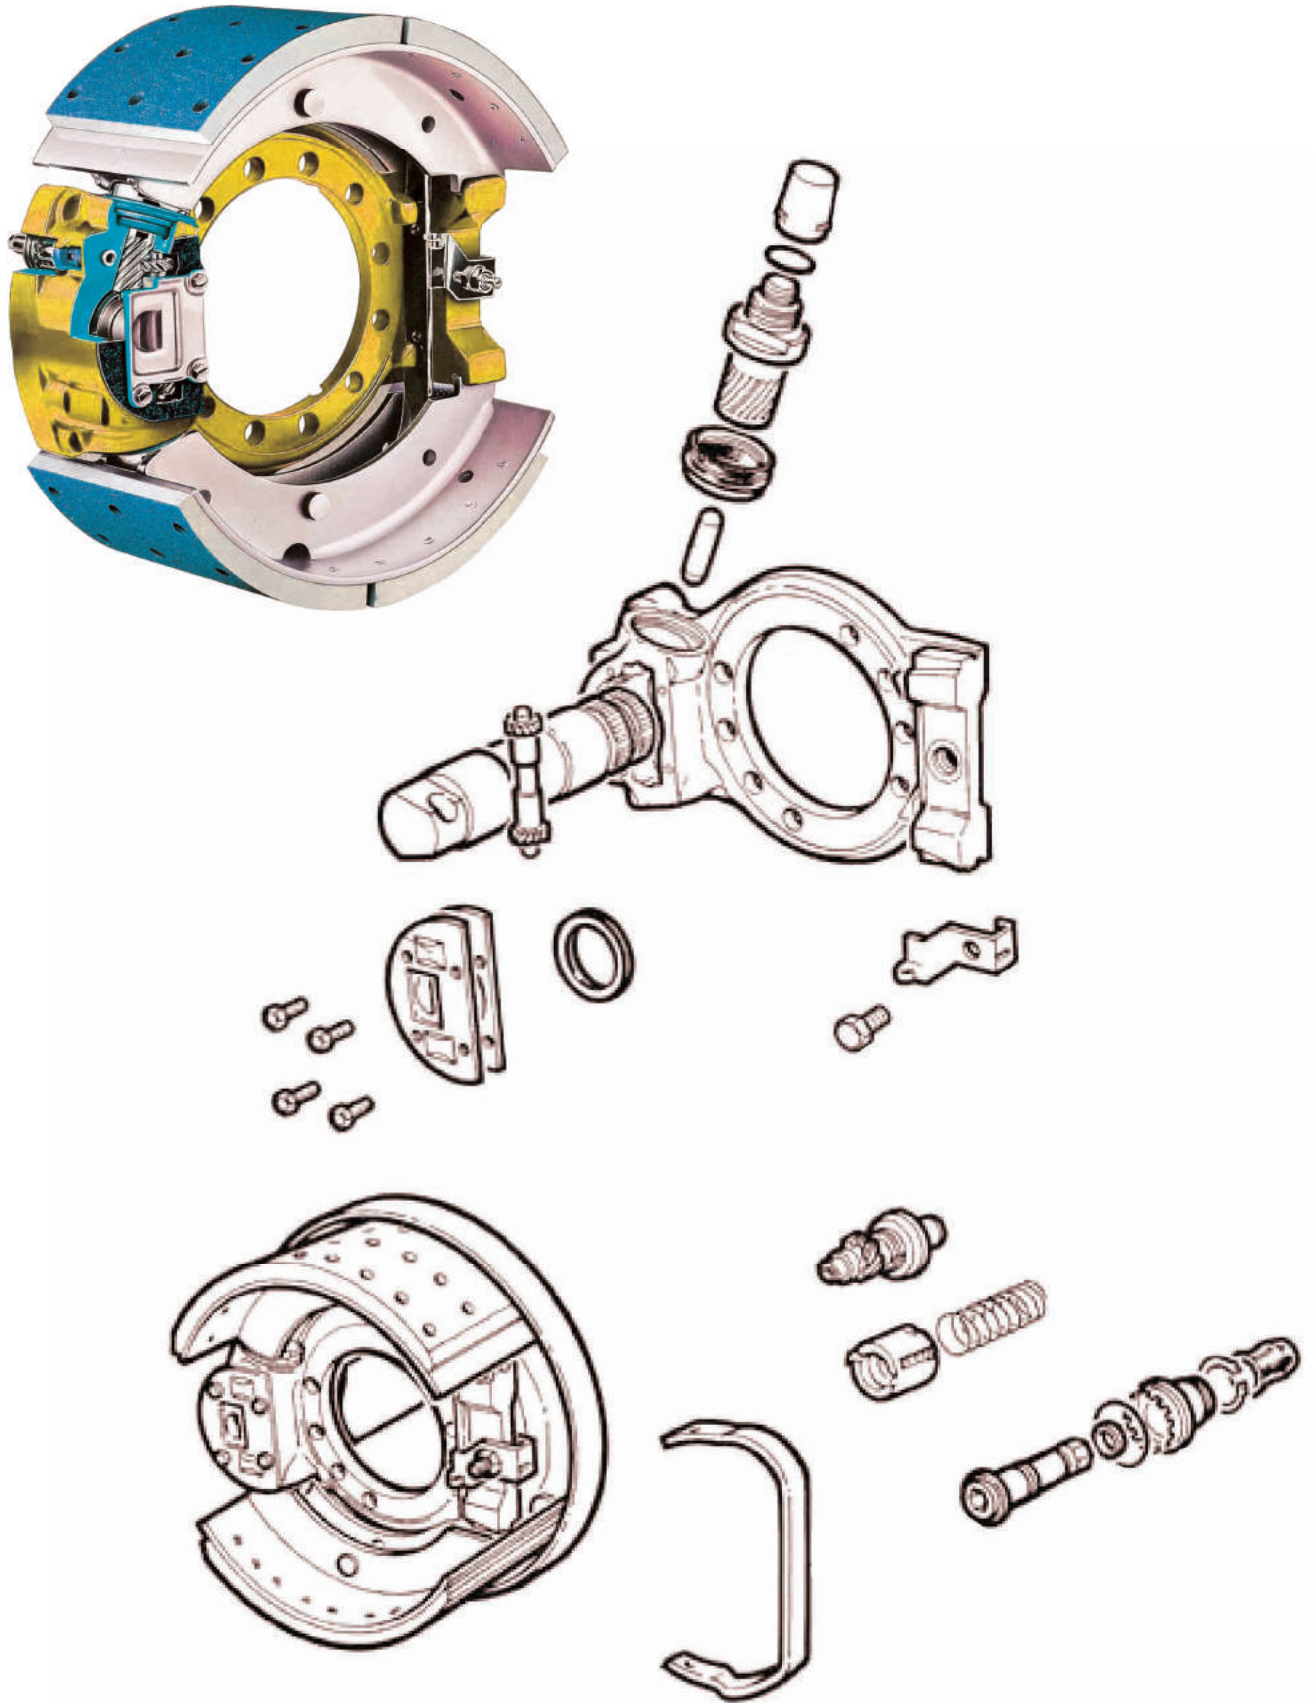

Z-CAM IVECO HYDRAULIC