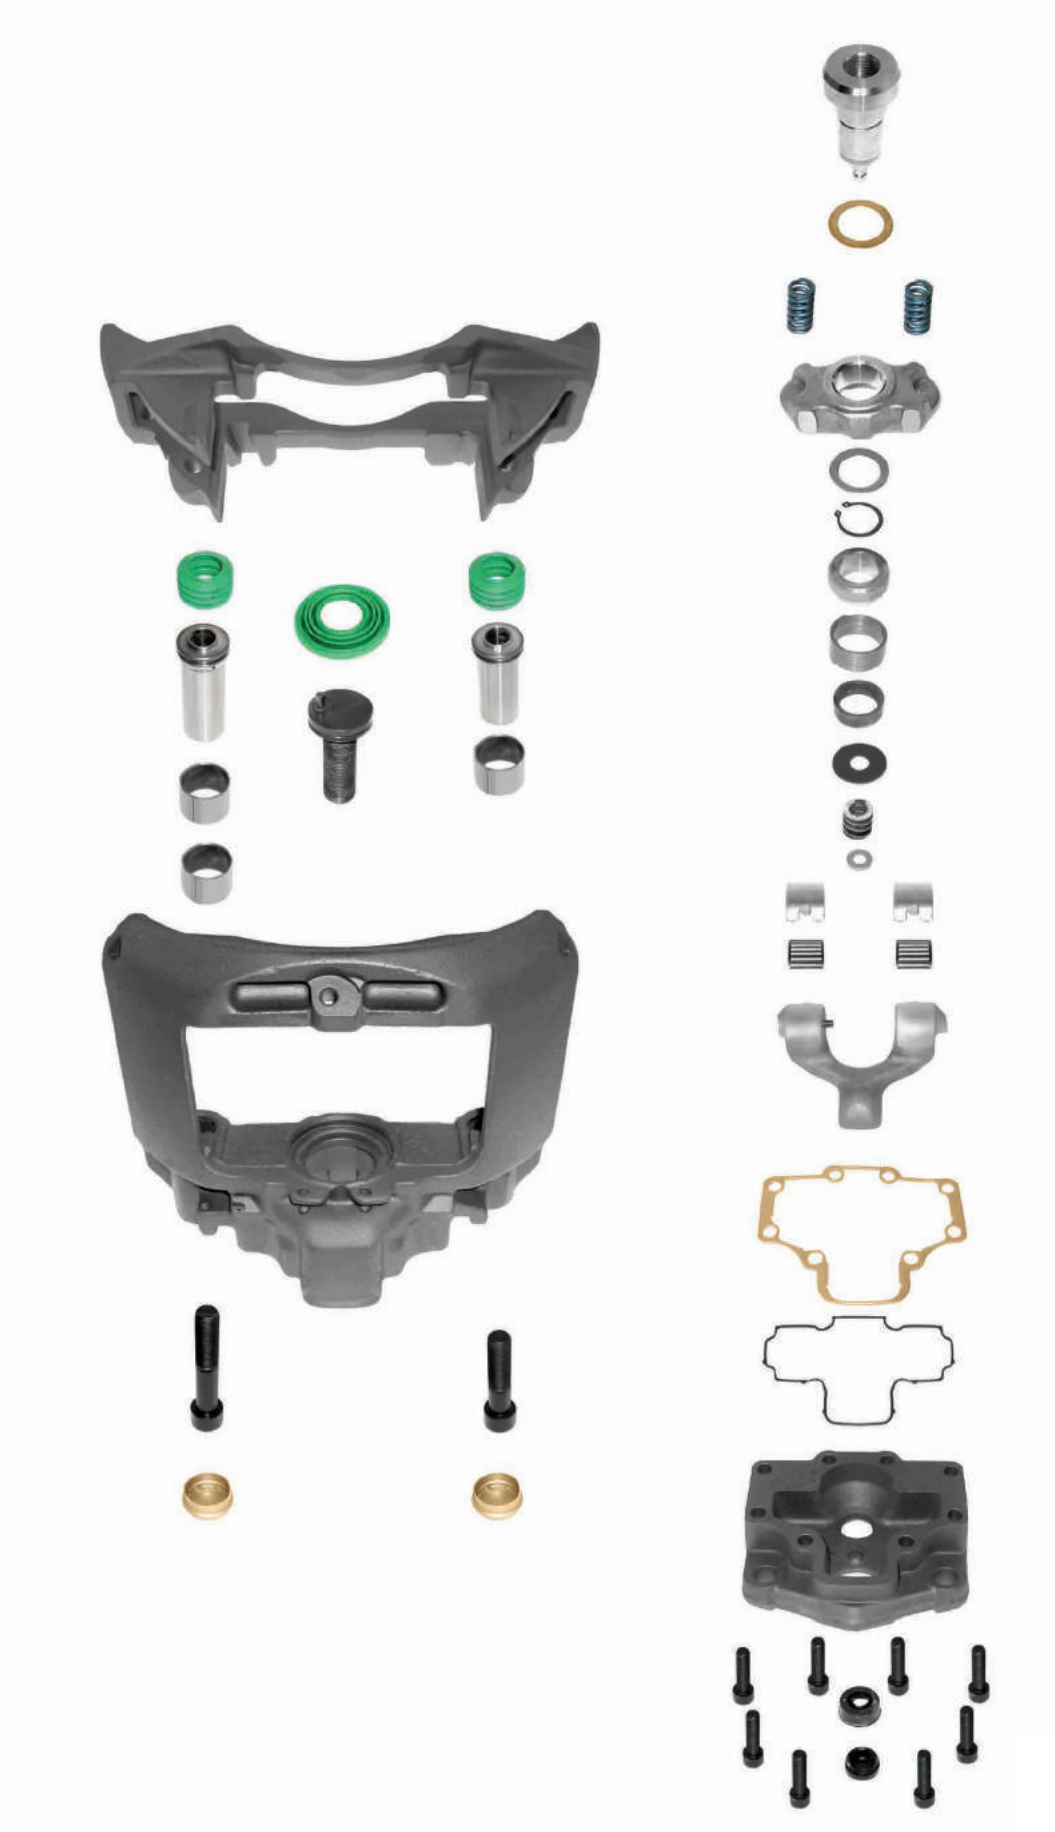

# SINGLE PISTON 17.5"

**201K403** TAMİR SETİ PİMLİ -R / CALIPER ADJUSTING SET (W/PIN) SHORT -R 110 MM.

17.5"

PARÇA NO PART NUMBER	STOK KODU STOCK CODE	PARÇA ADI PART NAME	ÖLÇÜ DIMENSION	ADET PIECE
1	252K101	TOZ LASTİK VE PERNO TAKIMI / CALIPER PIN & DUST RUBBER SET		1
2	201K104	TAMİR SETİ PİMLİ / CALIPER ADJUSTING SET (W/PIN) SHORT	110 MM.	1
3	256K104	KAPAK CONTA VE KEÇE TAKIMI / CALIPER HEAD GASKET AND SEAL SET		1
4	208K101	MASURA BİLYA / ROLLER BEARING		1
5	207K101	MASURA BİLYA YATAĞI / LEVER		1
6	205K402	BALATA PLEYTİ YARIKLI -R / CALIPER BRAKE LINING PLATE (W/GROOVE) -R		1
7	261K108	KAPAK CİVATASI / COVER BOLT	40 MM./10x1	8
8	272K103	BASKI YAYI / SHAFT HOUSING		2