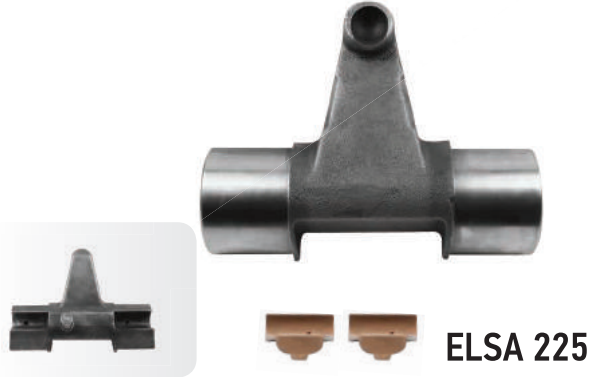

307K105 > MASURA BİLYA YATAK TAKIMI / LEVER