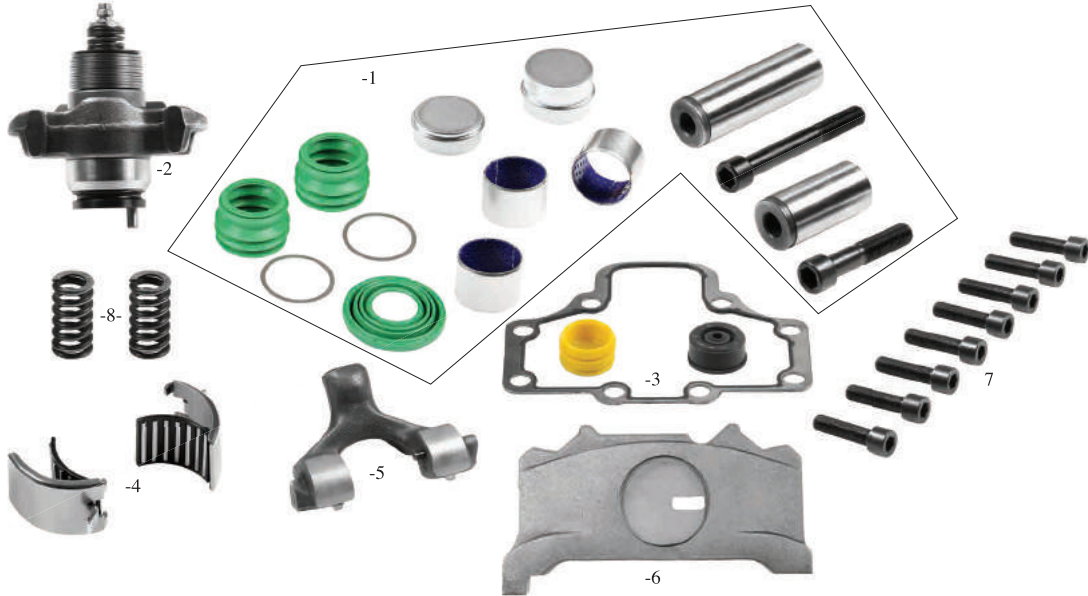

201K505 TAMİR SETİ PİMLİ -L / CALIPER ADJUSTING SET (W/PIN) LONG -L 115 MM.

19.5"

PARÇA NO PART NUMBER	STOK KODU STOCK CODE	PARÇA ADI PART NAME	ÖLÇÜ DIMENSION	ADET PIECE
1	252K107	TOZ LASTİK VE PERNO TAKIMI / CALIPER PIN & DUST RUBBER SET		1
2	201K105	TAMİR SETİ PİMLİ / CALIPER ADJUSTING SET (W/PIN) LONG	115 MM.	1
3	256K108	KAPAK CONTA VE KEÇE TAKIMI / CALIPER HEAD GASKET AND SEAL SET		1
4	208K101	MASURA BİLYA / ROLLER BEARING		1
5	207K101	MASURA BİLYA YATAĞI / LEVER		1
6	205K504	BALATA PLEYTİ YARIKLI -L / CALIPER BRAKE LINING PLATE (W/GROOVE) -L		1
7	261K108	KAPAK CİVATASI / COVER BOLT	40 MM./10x1	8
8	272K103	BASKI YAYI / SHAFT HOUSING		2