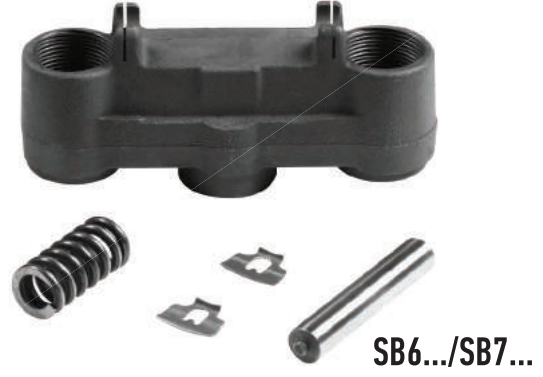

104K101 > DÜRBÜN TAKIMI / SHAFT HOUSING SET