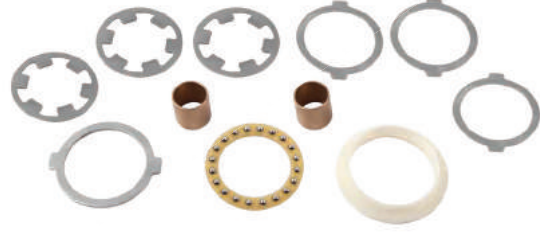

302K103 > KALİPER MEKANİZMASI TAMİR TAKIMI
MECHANISM REPAIR KIT