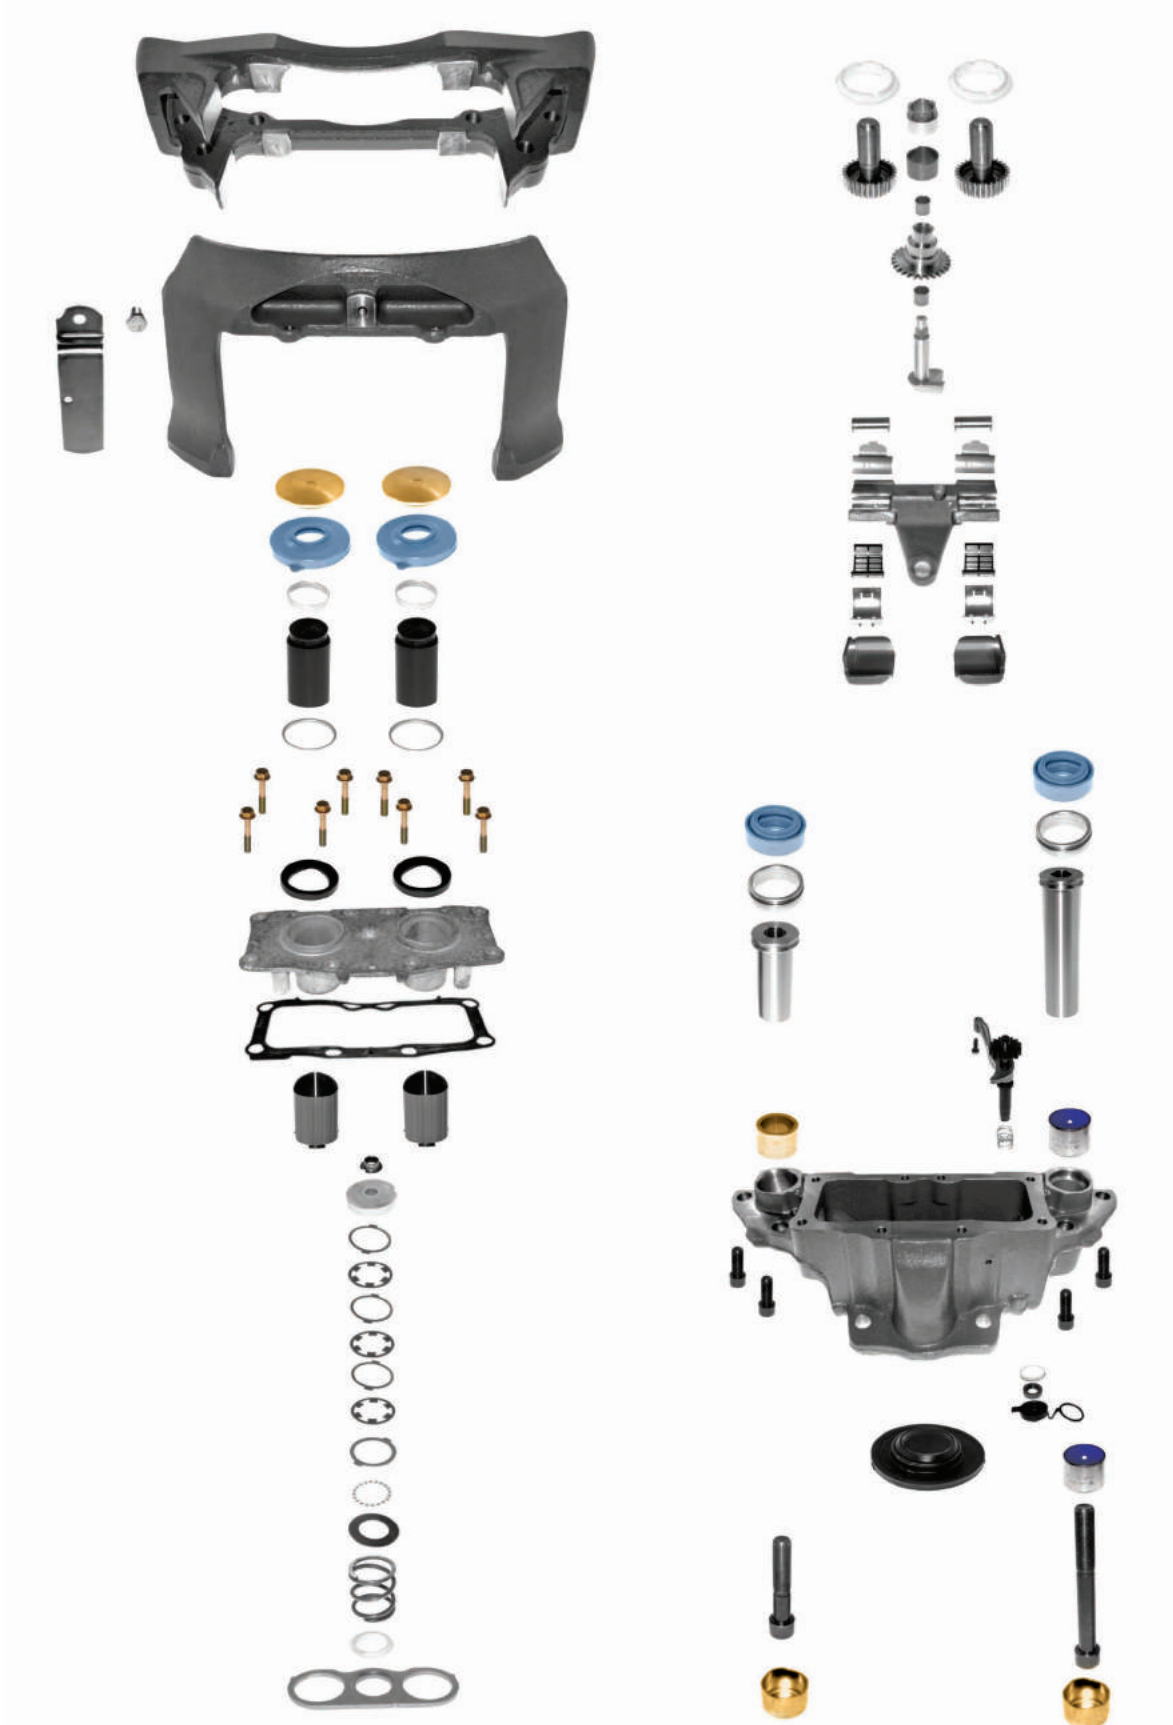

# ELSA 2

**301K101** > MEKANİZMA SETİ BURÇLU  
MECHANISM ASS'Y (W/BUSH)

**310K102** > AYAR MEKANİZMA KAPAĞI BURÇLU  
MECHANISM COVER (W/BUSH)

**301K102** > MEKANİZMA SETİ BİLYALI  
MECHANISM ASS'Y (W/BEARING)