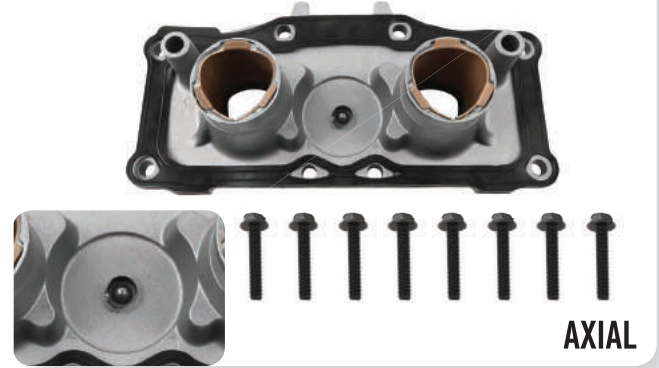

310K104 > AYAR MEKANİZMA KAPAĞI BİLYALI
MECHANISM COVER (W/BEARING)